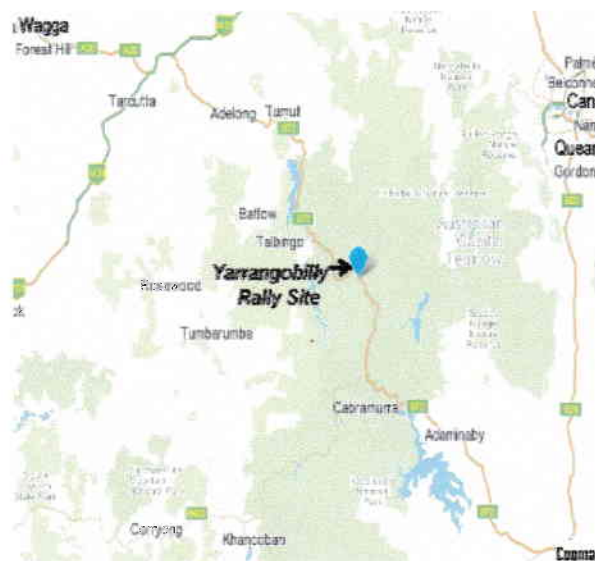

Alpine Motorcycle Rally

Queens Birthday – June Long Weekend

8, 9 & 10 June 2019

@ Yarrangobilly

- All motorcyclists are invited to be part of this original 'back to basics' rally on the banks of the Yarrangobilly River, Cotterill's Cottage, next to the Snowy Mountains Highway.
- Ride to Yarrangobilly Caves thermal pool for a Sundee bath and cappacino !
- Please don't forget to bring some good olde Rally memorabilia to share with us all.
- This year's presentation will be 9am Sunday.
- The usual activities will be experienced.
- Also, to try and encourage our younger generation to attend and experience the Alpine Rally: this year, **ANY attending rider who brings a rider 23 years of age and under, will earn FREE ENTRY for BOTH OF THEM (no double dipping :)))**

Let's all encourage olde, current & new motorcyclists to our big event.

For this year the 50th Alpine Rally, all our fellow Alpine Rallyists of previous years are invited & very welcome to join in where it all began in 1969.

Please spread the word to those you know who attended early (or earlier?) rallies?

Including those no longer riding.

Gate pass will be proof of previous participation, eg a badge.

Please Note: Motorhomes, campers and cars to be parked opposite Cotterills Cottage.