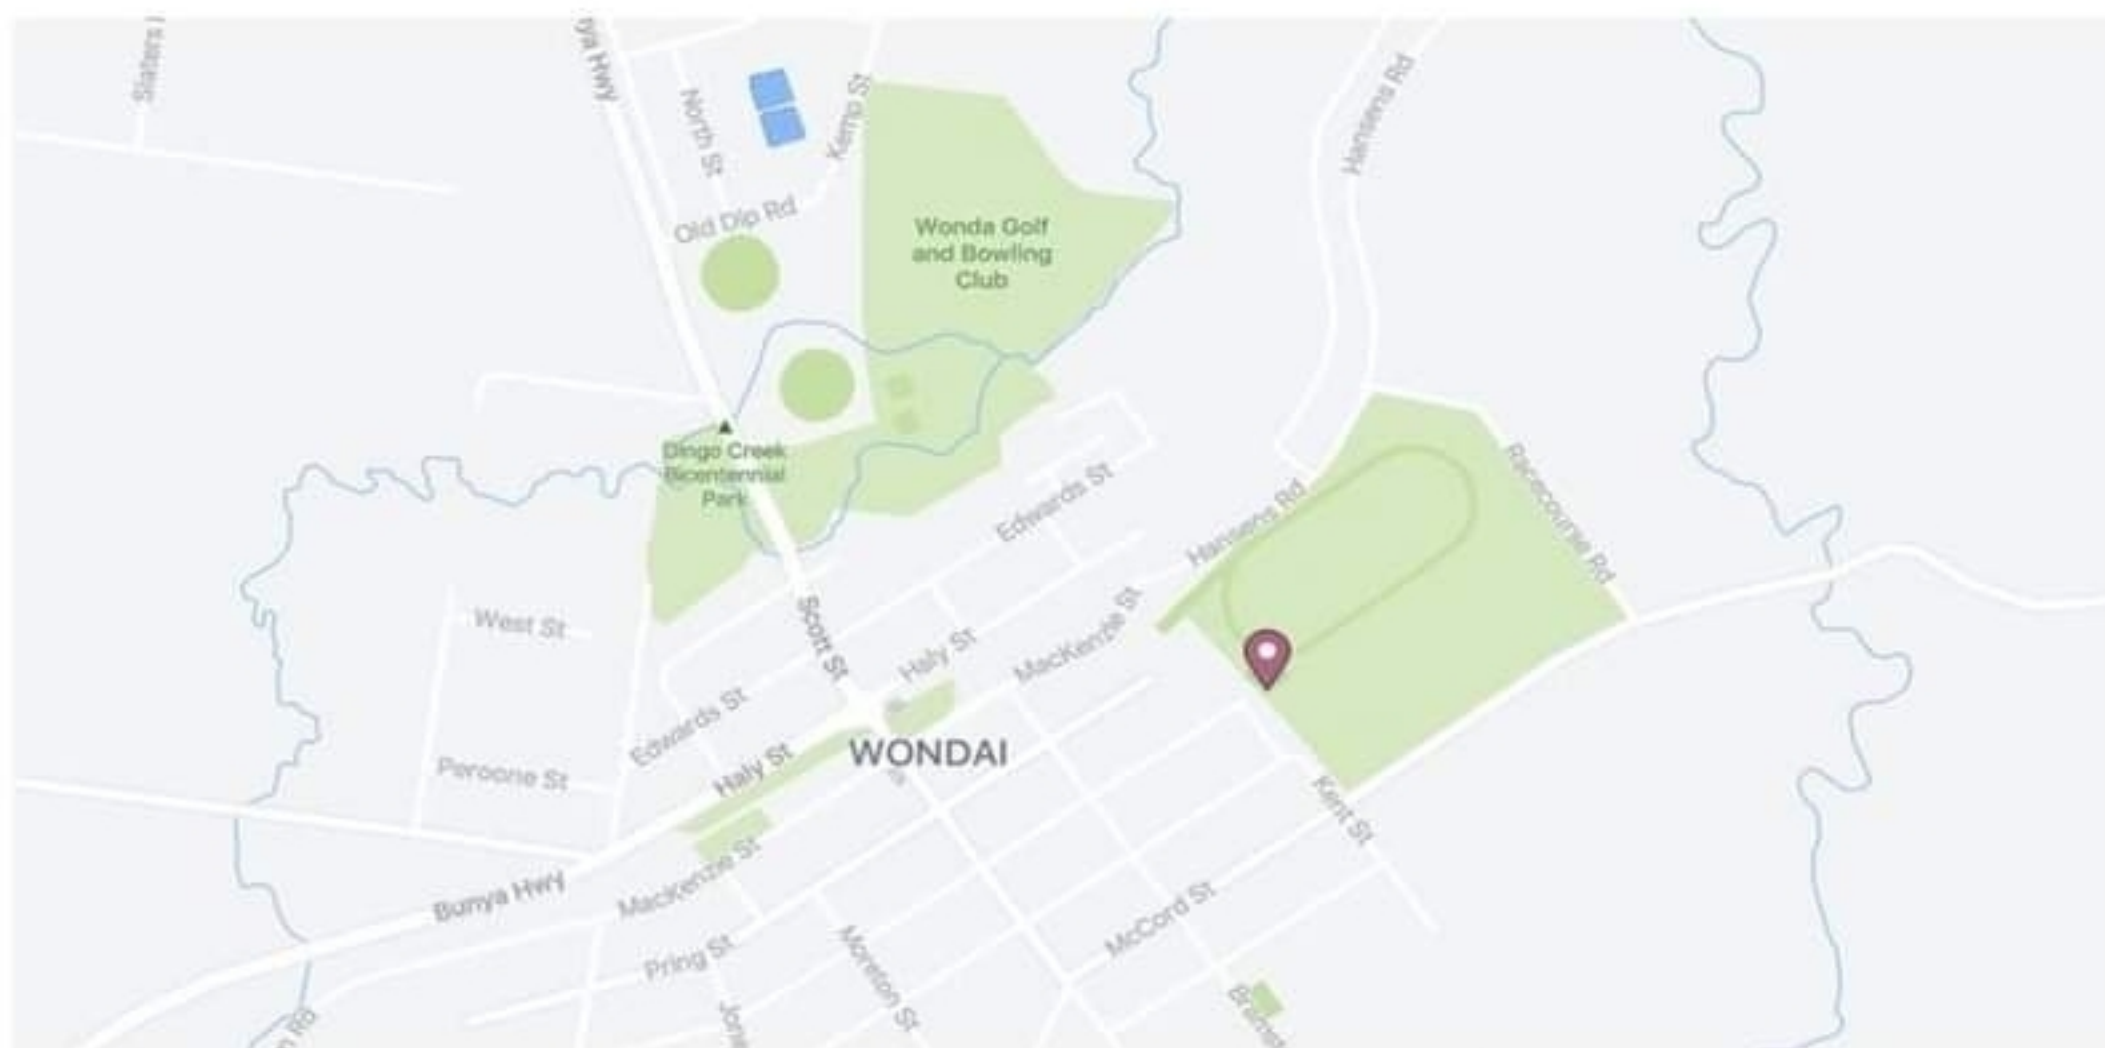

WONDAI SHOWGROUNDS
JULY 16-18
2021

1st Frosty Dingo rally held by LRTMC.

Catering by CWA.

Walking distance to town and local pubs.

BYO drinks.

Entry \$20 per person.

THIS IS A MOTOR BIKE RALLY ONLY.

No cars allowed in rally site.

Coffee van on site. Fire wood and Fire pits will be supplied.

Wondaí Showgrounds is located half an hour north of Kingaroy in the Beautiful South Burnett Region.

We have lots to see and do so be sure to come and stay.